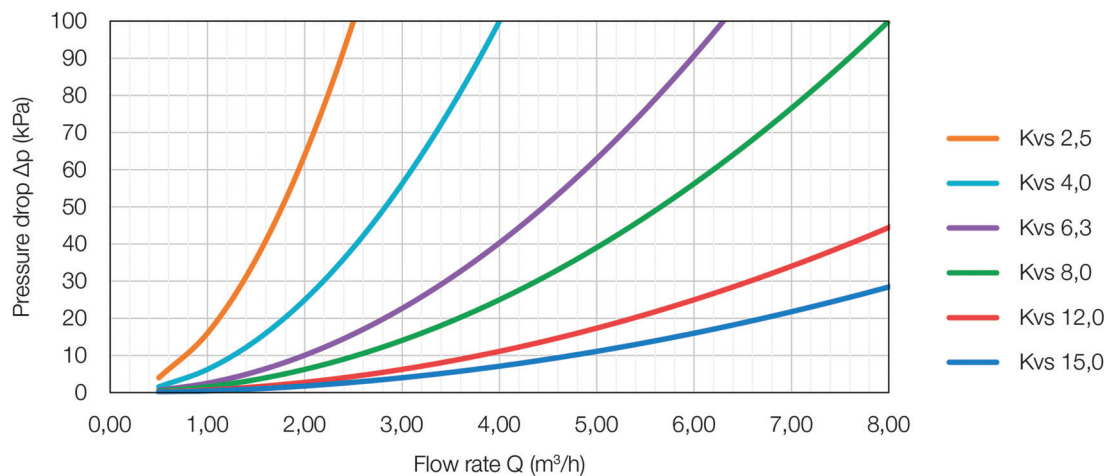

Vexve AMV3

Brass 3-way mixing- and diverting valves

Function:	Can be used as 3-way mixing- or diverting valve in heating and cooling systems
Turning direction:	Can be changed without tools, even when pressurized
Connections:	Female thread DN 15, 20, 25 and 32/ male thread DN 20, 25, 32 and 40/ CU22mm and CU28mm
Motorisation:	Standard four-point attachment
Suitable actuators:	For example Belimo, Ouman, Seltron, Evenes, Automix, Vexve, ESBE
Maintenance:	Maintenance-free – O-rings, cover and thermostat replaceable

Properties

Body:	DZR-brass
Closing element:	DZR-brass
Cover:	Fortron
Handle:	POM
O-rings:	EPDM
Threads:	ISO 228/1
Medium:	water, glycol
Max operating pressure:	10 bar
Max closing pressure:	4 bar
Operating temperature:	-10 °C – +120 °C
Torque:	< 3 Nm
Turning angle:	90-degrees
Tightness rate:	< 0,1 %, 2 bar/ 90 °C

Valve selection chart

Vexve AMV3

Brass 3-way mixing- and diverting valves

Female thread

Item	Product number	HPAC code	RSK code	EAN	DN	Kv	A	B mm	C mm	D mm	E mm	F mm	kg
Vexve AMV 3101	1 530 000	4023176	4905543	64158 4023176 9	15	0,6	Rp1/2"	72	36	62	17	60	0,5
Vexve AMV 3102	1 530 005	4023177	4905544	64158 4023177 6	15	1	Rp1/2"	72	36	62	17	60	0,5
Vexve AMV 3103	1 530 010	4023178	4905545	64158 4023178 3	15	1,6	Rp1/2"	72	36	62	17	60	0,5
Vexve AMV 3104	1 530 015	4023179	4905546	64158 4023179 0	15	2,5	Rp1/2"	72	36	62	17	60	0,5
Vexve AMV 3111	1 530 020	4023180	4905547	64158 4023180 6	20	4	Rp3/4"	72	36	62	18	60	0,5
Vexve AMV 3112	1 530 025	4023181	4905548	64158 4023181 3	20	6,3	Rp3/4"	72	36	62	18	60	0,5
Vexve AMV 3121	1 530 030	4023182	4905549	64158 4023182 0	25	8	Rp1"	82	41	67	22	64	0,9
Vexve AMV 3122	1 530 035	4023183	4905550	64158 4023183 7	25	12	Rp1"	82	41	67	22	64	0,9
Vexve AMV 3131	1 530 040	4023184	4905551	64158 4023184 4	32	15	Rp1 1/4"	94	47	73	25	64	1